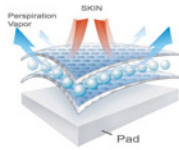

Hold up to 14" laptop

enough space, easy to use

fully opened with zipper

OSIRIS ASSAULT BACKPACK IV

太陽神戰術模組背包-IV

- Main Pouch : W28 x H43 x D17.5 cm (Volume : 21.5 L)
- Upper Zip Pockets : W17 xH13 cm
- Front Zip Pockets : W22 x H13 cm
- Front pouch : W23.5 x H27 x D5 cm
- Rear Pouch : W22 x H36 cm
- ITEM NO : **PA01-3105-00**
- Color : BK / OD / CB / MC
- Material : 100%Nylon 1000Denier
100%Nylon Webbing
YKK Buckle
- Wt : 1.40 kg