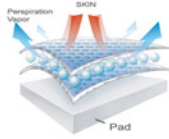

HERACLES OPERATION BACKPACK

1. Inside the backpack has a padded interlayer for laptop protection. It can be placed up to 15 inches of laptop. It also has an interlayer mesh with a zipper opening to tidy up small items.
2. The small pouch in the front can be separated from the backpack. It also can be used for school when attached to a shoulder strap.
3. The MOLLE and the elastic cord are in the front. The small pouch with MOLLE module and large items like helmets can be attached to it.