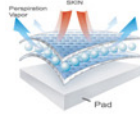

ALTERAC TACTICAL BACKPACK-Medium

奧特蘭克戰術背包M號