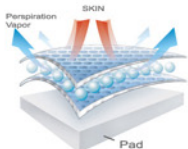

Inside the back layer has a interlayer for 3L hydration system,even can put in a MP5-PDW.