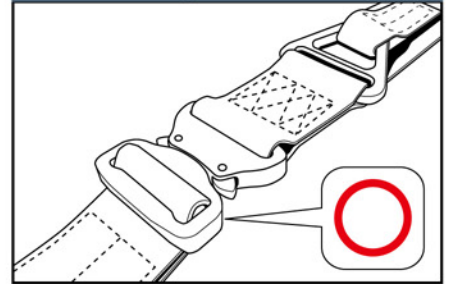

1 3/4" UNIVERSAL BDU BELT TYPE-B

- 1 3/4" BDU腰帶B款
- ITEM NO : **TA01-0106-07**
 - COLOR: BK
 - Material : 100% Nylon Webbing

S 26~32"	M 32~38"	L 38~44"	XL 44~45"	BK
--------------------	--------------------	--------------------	---------------------	-----------

Correct way for installation.

Correct way for installation.

1 3/4" EMERGENCY RESCUE RIGGER BELT

- 1 3/4" 緊急垂降腰帶
- ITEM NO : **TA01-0107-00**
 - COLOR: BK
 - Material : 100% Strong Nylon Webbing
 - PARACHUTE GRADE BUCKLE