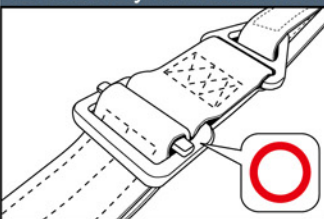

1 3/4" 緊急垂降腰帶-III B款
(腰帶/鍛造日型環)

- ITEM NO : **TA01-0187-00**
- COLOR: BK
- Material : 100% Strong Nylon Webbing
- PARACHUTE GRADE BUCKLE

BK

1 3/4" EMERGENCY RESCUE RIGGER BELT-III TYPE-B (FULL SET)

1 3/4" 緊急垂降腰帶-III B款
(腰帶+D環/鍛造日型環)

- ITEM NO : **TA01-0187-A0**
- COLOR: BK
- Material : 100% Strong Nylon Webbing
- PARACHUTE GRADE BUCKLE

BK

Correct way for installation.

Correct way for installation.

The belt also features a quick release COBRA® buckle that matches the color of the belt, as well as hook and loop sewn onto the interior to provide stability for a padded belt or hook and loop holsters.