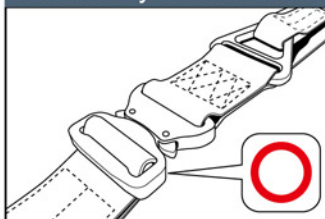

1 3/4" 緊急垂降腰帶-III B款
(腰帶/鍛造日型環)

- ITEM NO : **TA01-0187-00**
- COLOR: BK
- Material : 100% Strong Nylon Webbing
- PARACHUTE GRADE BUCKLE

BK

1 3/4" EMERGENCY RESCUE RIGGER BELT-III TYPE-B (FULL SET)

1 3/4" 緊急垂降腰帶-III B款
(腰帶+D環/鍛造日型環)

- ITEM NO : **TA01-0187-A0**
- COLOR: BK
- Material : 100% Strong Nylon Webbing
- PARACHUTE GRADE BUCKLE

BK

Correct way for installation.

Correct way for installation.

The belt also features a quick release COBRA® buckle that matches the color of the belt, as well as hook and loop sewn onto the interior to provide stability for a padded belt or hook and loop holsters.