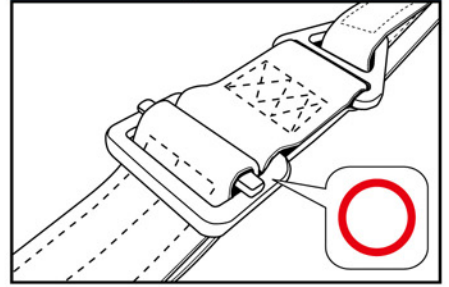

1 3/4" UNIVERSAL BDU BELT TYPE-B

- 1 3/4" BDU腰帶B款
- ITEM NO : **TA01-0106-07**
 - COLOR: BK
 - Material : 100% Nylon Webbing

S 26~32"	M 32~38"	L 38~44"	XL 44~45"	BK
--------------------	--------------------	--------------------	---------------------	-----------

Correct way for installation.

Correct way for installation.

1 3/4" EMERGENCY RESCUE RIGGER BELT

- 1 3/4" 緊急垂降腰帶
- ITEM NO : **TA01-0107-00**
 - COLOR: BK
 - Material : 100% Strong Nylon Webbing
 - PARACHUTE GRADE BUCKLE